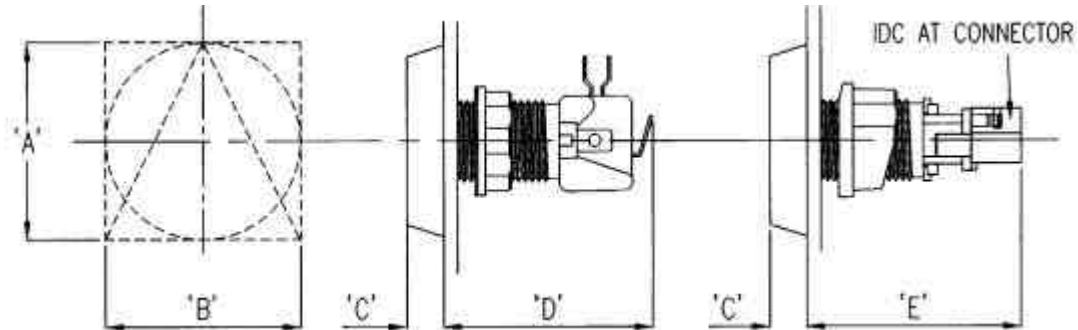

Classic Pushbutton - Space Envelope Table

BUTTON TYPE	A	B	C	D	E
CPB	Ø63.5	-	19.0	59.0	64.0
CPBL	Ø66.0	-	7.0	75.5	80.5
DCPBL	Ø66.0	-	7.0	75.5	80.5
MCPB	Ø44.0	-	13.5	59.0	64.0
MCPBL	Ø48.5	-	4.5	67.0	72.0
MPB	Ø34.0	-	9.5	59.0	64.0
MPBL	Ø35.5	-	4.0	62.5	67.5
SSCPBL	Ø66.0	-	7.0	75.5	80.5
TCPBL	Ø66.0	-	7.0	75.5	80.5
OSC42	62.2	32.25	13.25	57.5	62.5
DSAPL	60.5	52.25	16.0	56.5	61.5
DSPB	51.0	51.0	14.0	59.0	64.0
DSPBL	52.5	52.5	4.5	67.0	72.0
MSPB	33.5	33.5	11.5	59.0	64.0
MSPBA	35.75	35.75	13.5	59.0	64.0
MSPBL	37.75	37.75	4.0	65.0	70.0
SAPL	60.5	52.25	16.0	56.5	61.5
SPB	51.0	51.0	14.0	59.0	64.0
SPBL	52.0	52.0	4.5	67.0	72.0
SSPB - 1 Digit	60.5	52.25	16.0	31.0	-
SSPB - 2 Digit	60.5	52.25	16.0	31.0	-
SSC42	33.5	33.5	11.5	59.0	64.0
SSC44	51.0	51.0	14.0	59.0	64.0
DPB	52.0	36.0	14.5	57.5	-
HRB	65.5	50.5	17.0	55.5	60.5
RPB	51.0	33.0	14.0	59.0	64.0
RPBL	52.0	34.5	5.0	67.0	72.0
RSC44	51.0	33.0	14.0	59.0	64.0
TPB	52.2	36.6	4.5	67.0	72.0

Note: 1) All dimensions are in mm
 2) All tolerances +0.2mm - 0.0mm unless otherwise stated.