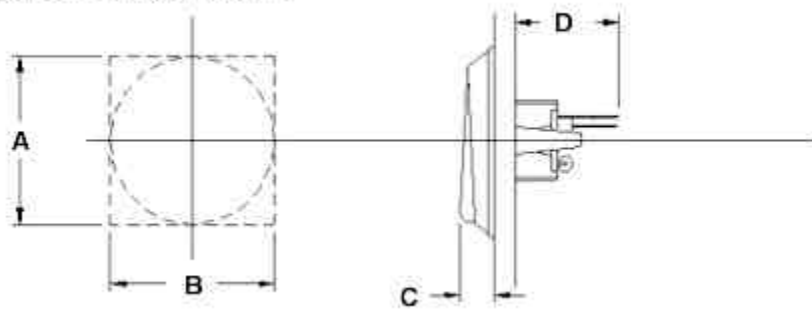

Series 3 Pushbutton Space Envelope Table

Series 3 - Push Buttons

TYPE	A	B	C	D
WS363	61.2	51	15	19.5

Note:

- 1) All dimensions in millimetres.
- 2) All tolerances +0.2mm - 0.0mm unless otherwise stated.